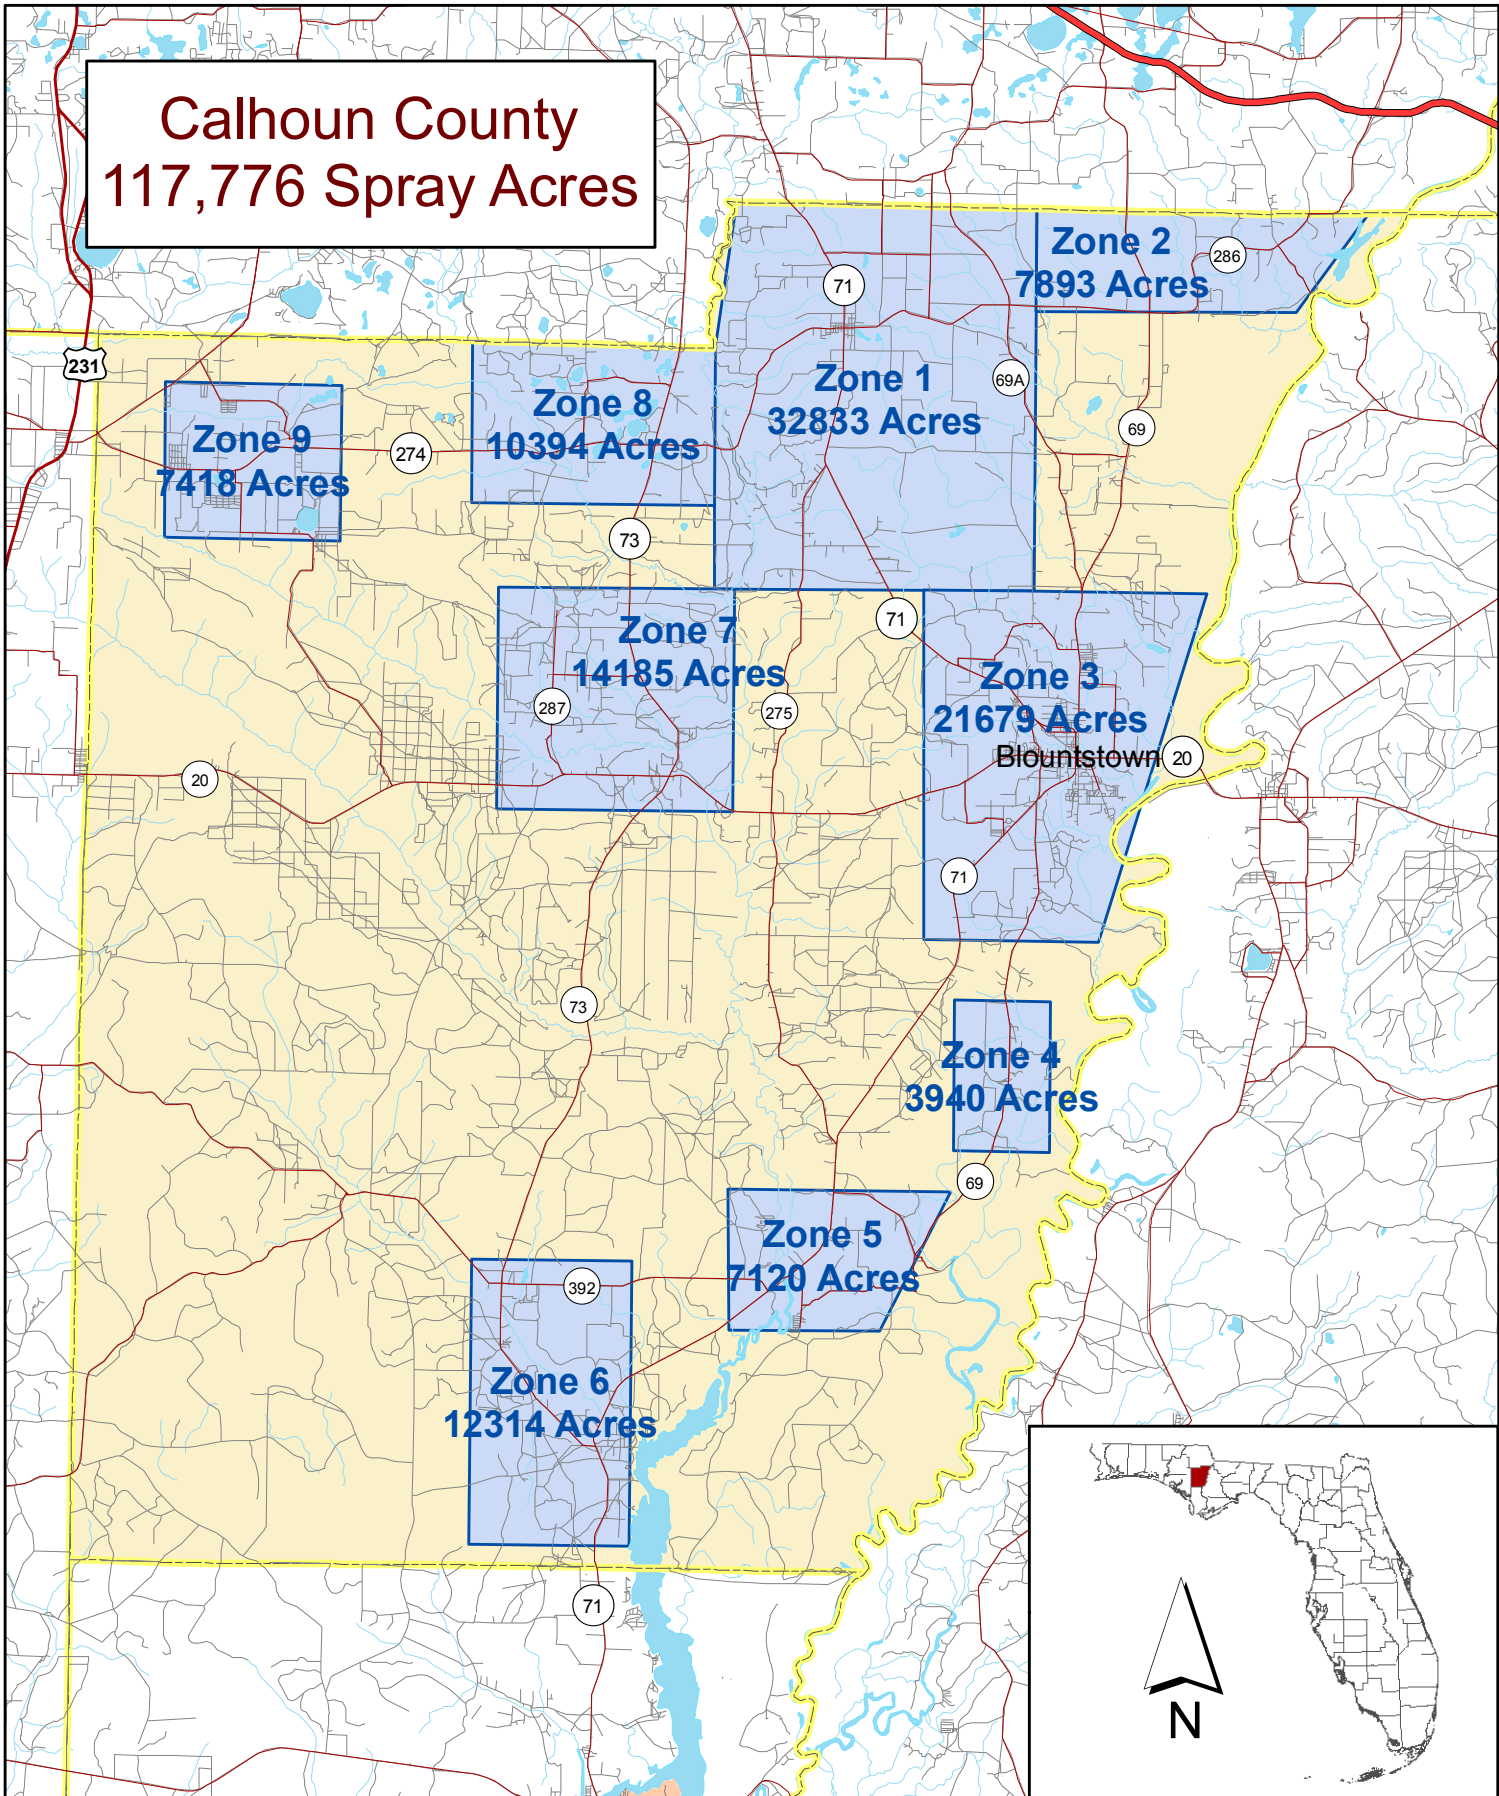

# Calhoun County 117,776 Spray Acres

1:250,000

Prepared by  
Max Feken  
09/09/2008