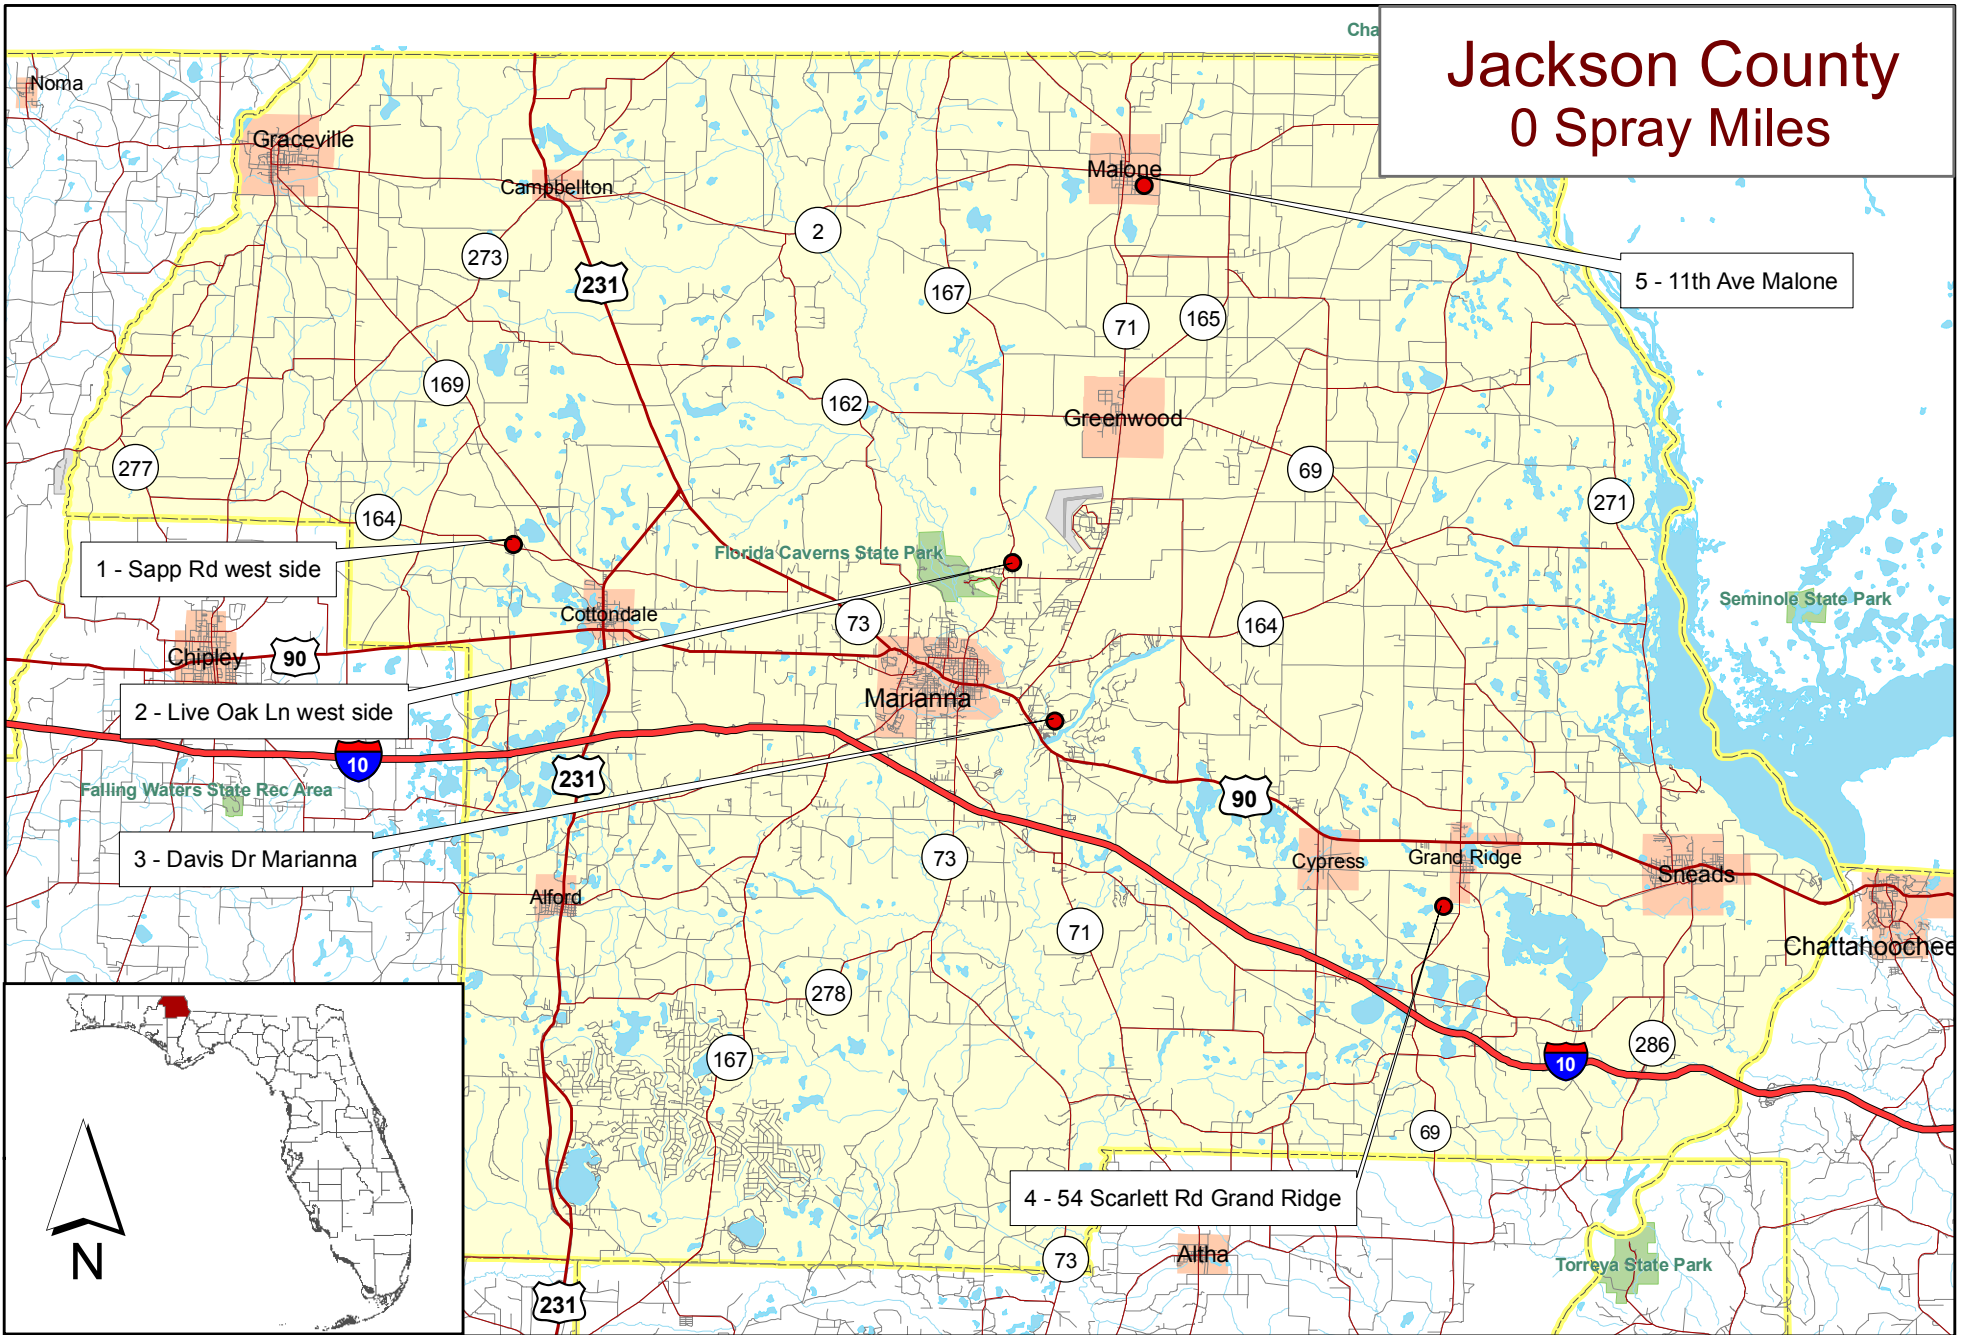

# Jackson County 0 Spray Miles

0 1.5 3 6 9 12 15 Miles

1:300,000

- Surveillance Stations
- Spray Route

Prepared by  
Max Feken  
05/04/2009