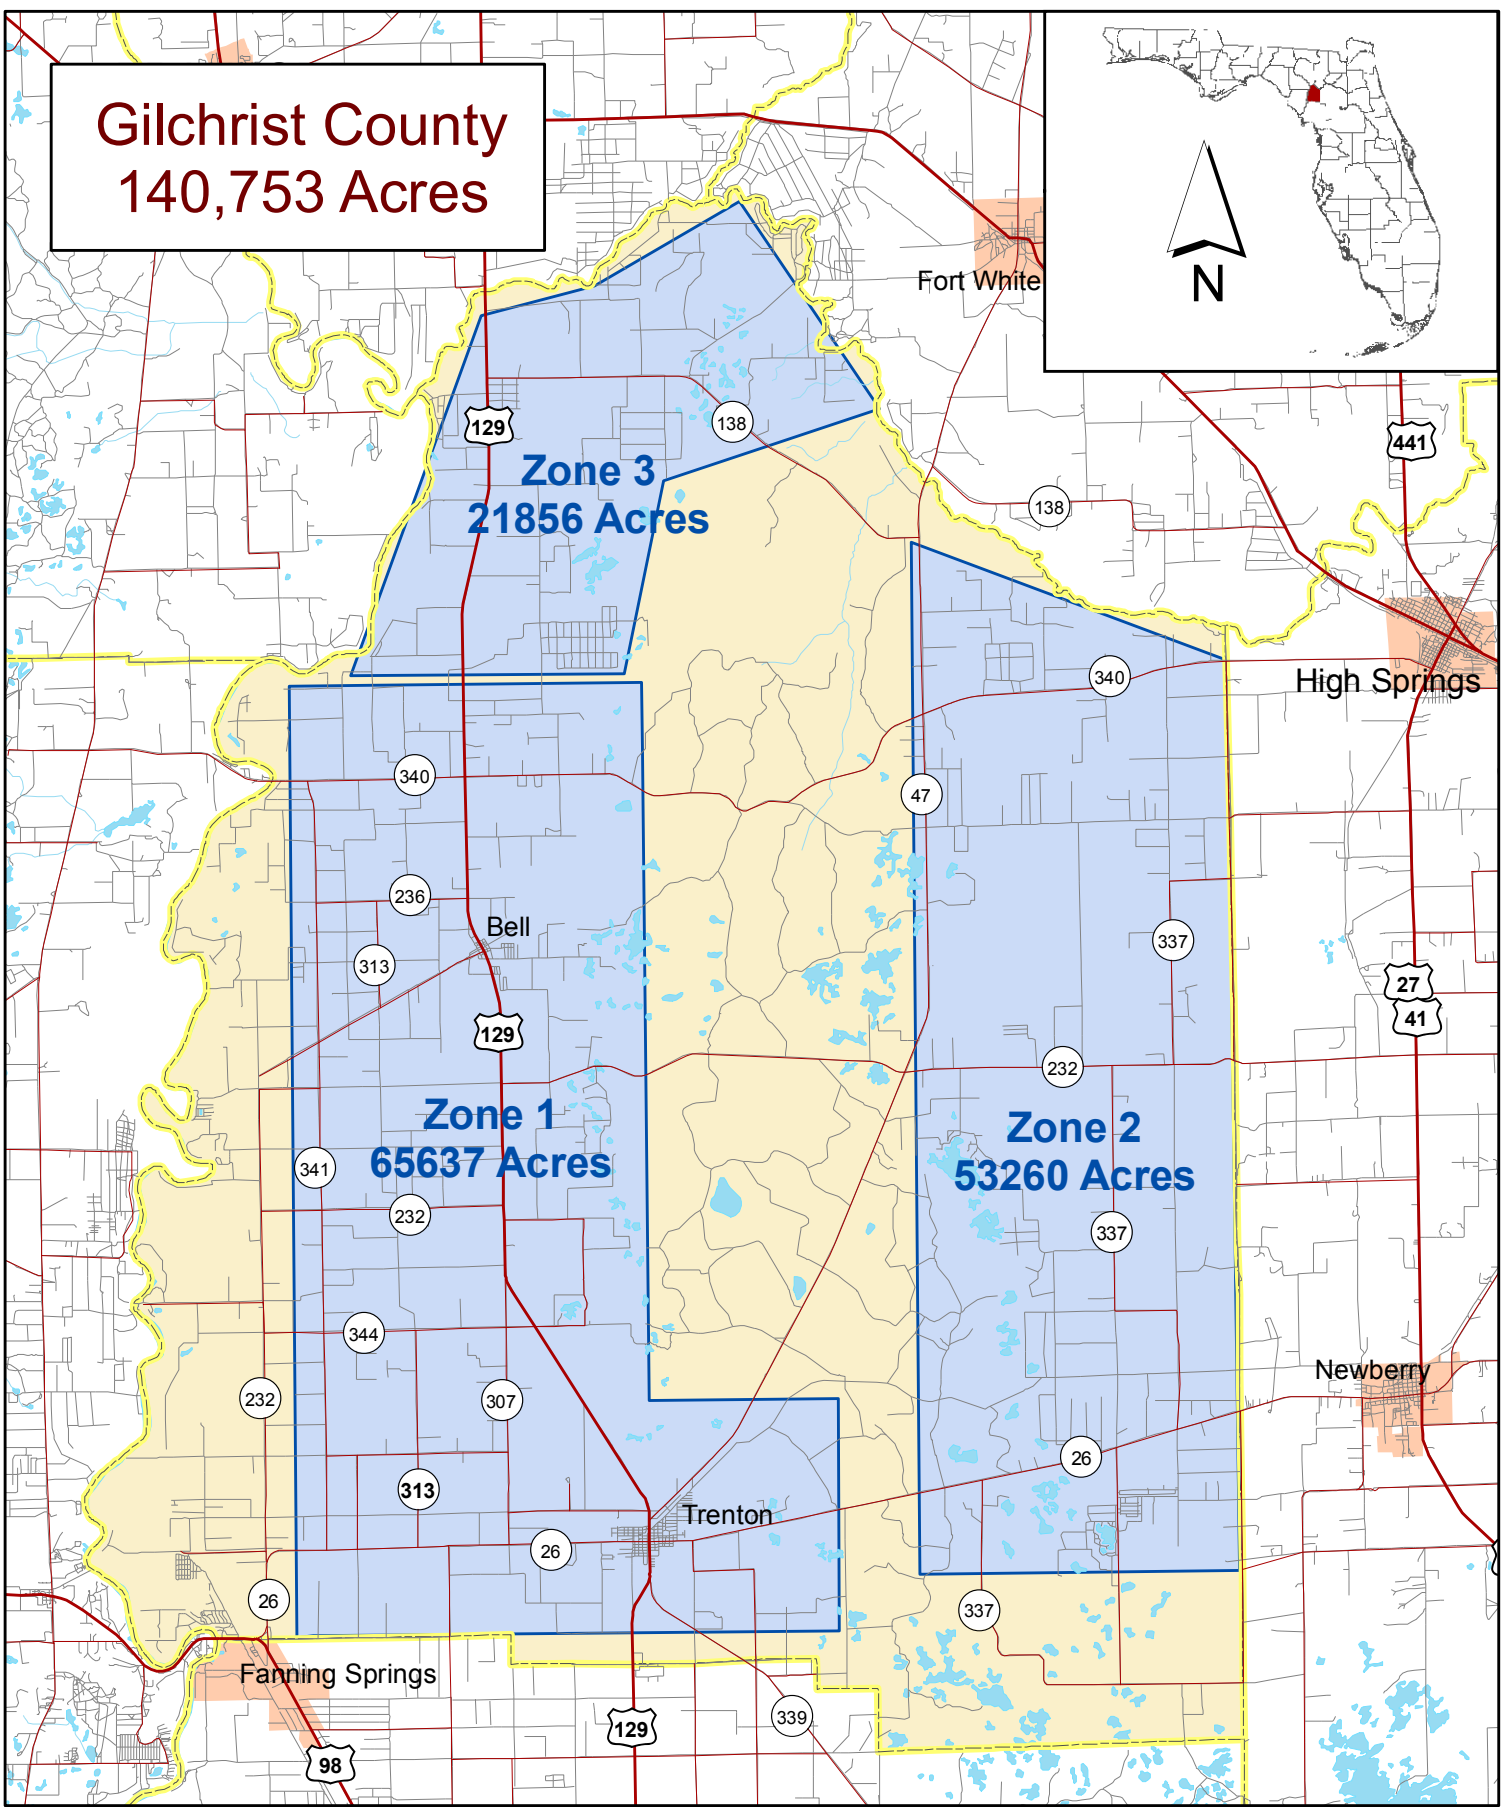

Gilchrist County
140,753 Acres

Zone 3
21856 Acres

Zone 1
65637 Acres

Zone 2
53260 Acres

1:200,000

Prepared by
Max Feken
09/09/2008