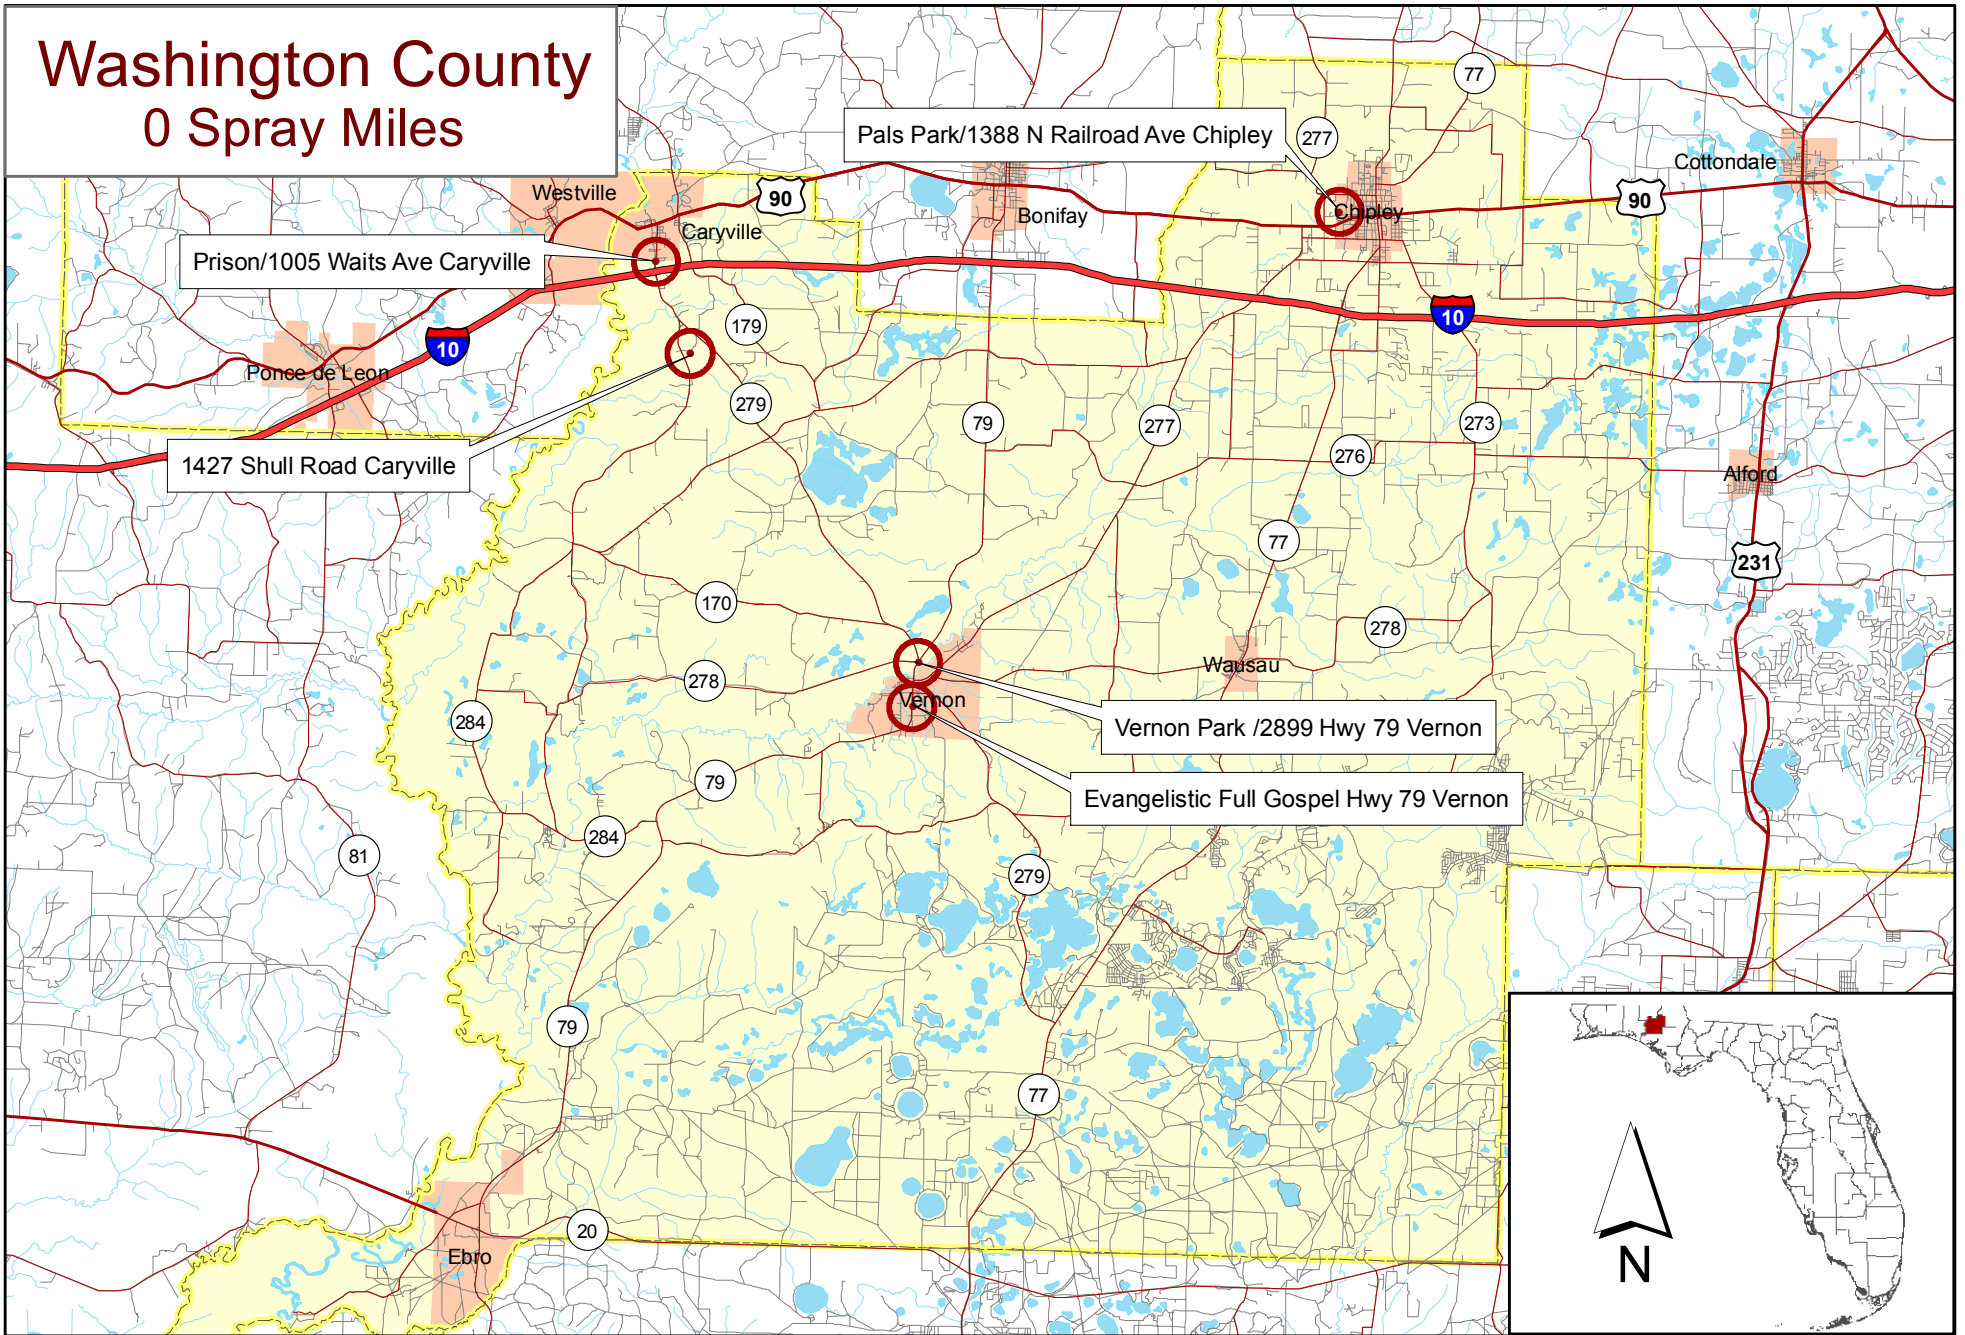

# Washington County 0 Spray Miles

0 1 2 4 6 8 10 Miles

1:275,000

**FDACS**  
Florida Department of Agriculture and Consumer Services

- Surveillance Stations
- Spray Route

Prepared by  
Max Feken  
04/29/2009