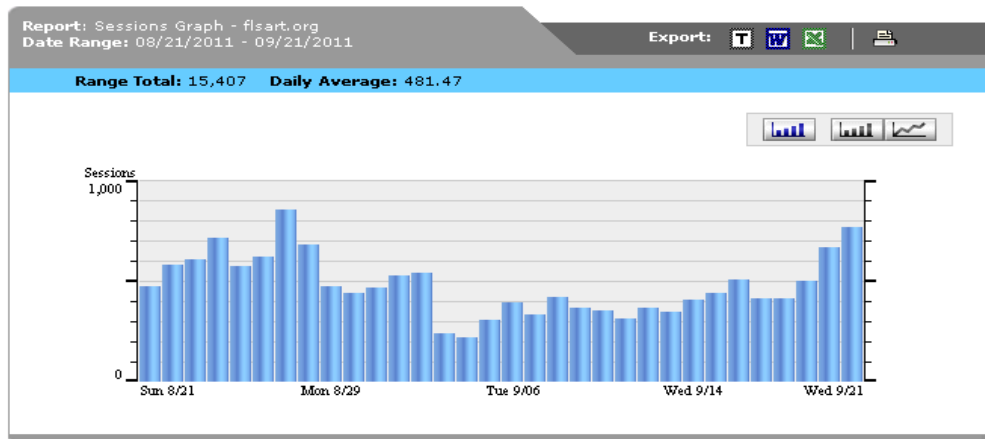

FLSART.ORG monthly statistics (08/21/2011 – 09/21/2011) and estimated annual average.

	Daily Average	Monthly Average	Year Average
Sessions	481	15,407	184,884
Hits	6,071	194,277	2,331,324
Page views	1,768	56,601	679,212

Report: Summary - flsart.org  
Date Range: 08/21/2011 - 09/21/2011

Total Sessions	15,407.00
Total Pageviews	56,601.00
Total Hits	194,277.00
Total Bytes Transferred	10.45 GB
Average Sessions Per Day	481.47
Average Pageviews Per Day	1,768.78
Average Hits Per Day	6,071.16
Average Bytes Transferred Per Day	334.44 MB
Average Pageviews Per Session	3.67
Average Hits Per Session	12.61
Average Bytes Per Session	711.30 KB
Average Length of Session	00:10:15